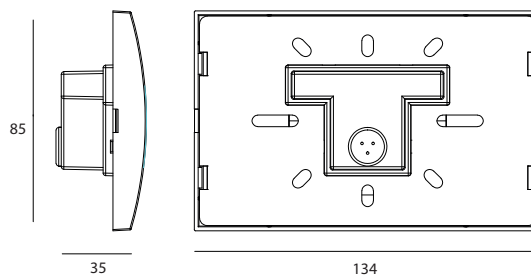

TYPE

Professional LED for **Outdoor Lighting**

PRO	CRI ≥ 80	
IP65		100°
220-240V 50/60Hz		50000h

Model:	Ted
Format:	Rectangular
Location:	Exterior
Wattage:	2W
Materials:	Aluminium
Led Color:	3000K / 4000K / 6500K
Product Dimension:	134*85*13mm
IP Code:	65
Fixation:	Wall
CRI :	80
Lumen Output:	150
Frequency:	50/60 Hz
Beam Angle:	100°

DIMENSION DRAW

OUTDOOR